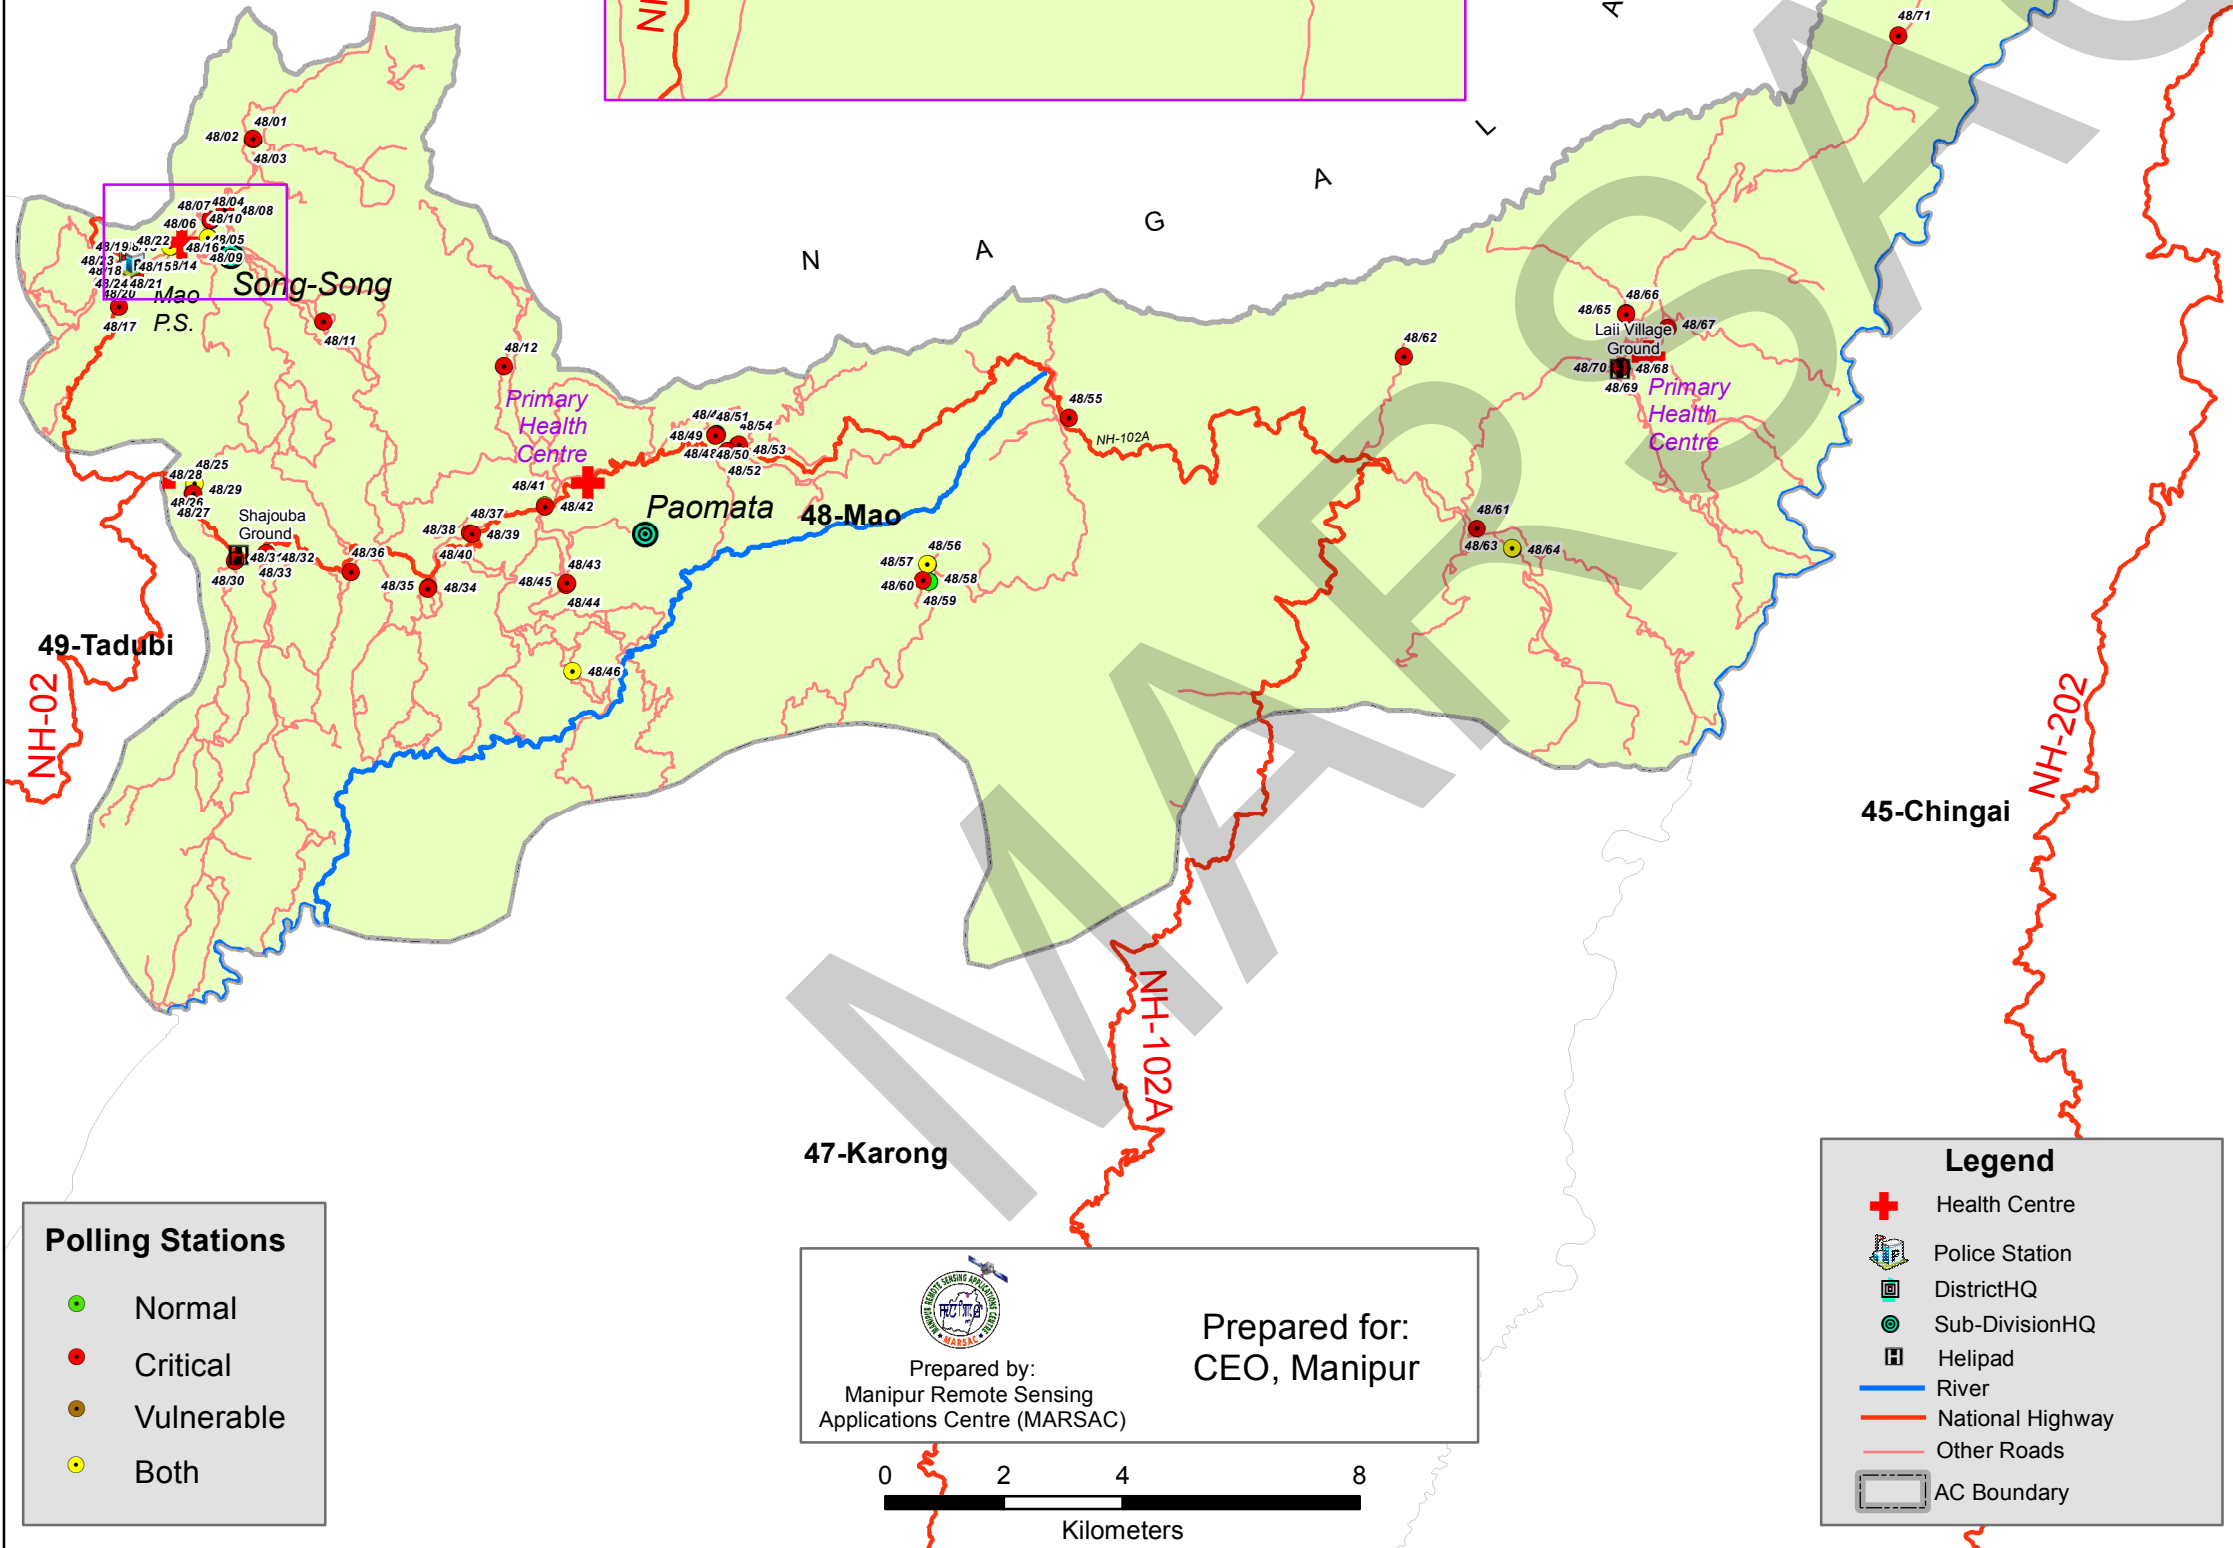

MANIPUR

Polling Stations

- Normal
- Critical
- Vulnerable
- Both

Legend

- + Health Centre
- Police Station
- District HQ
- Sub-Division HQ
- Helipad
- River
- National Highway
- Other Roads
- AC Boundary

Prepared by:
Manipur Remote Sensing
Applications Centre (MARSAC)