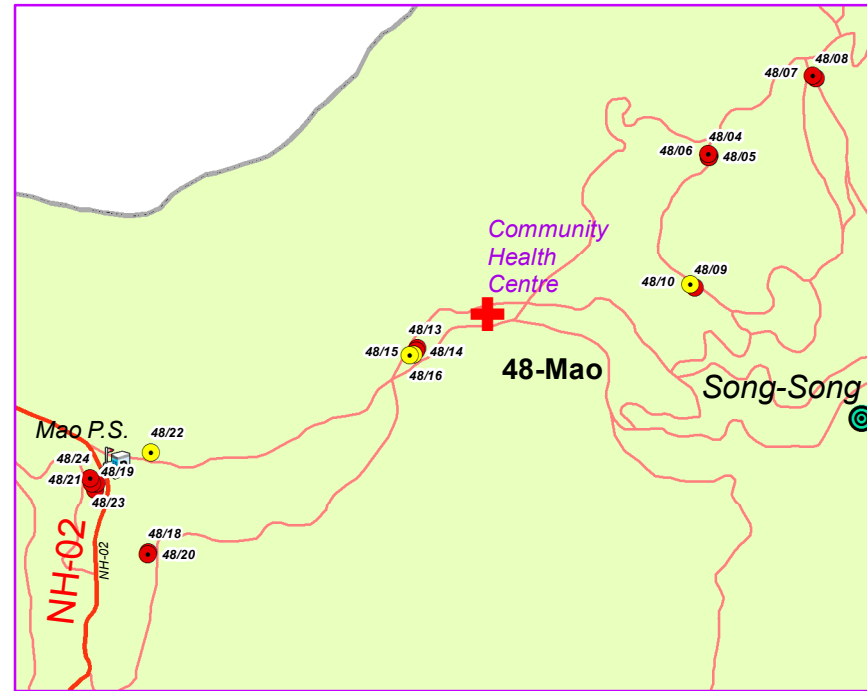

MANIPUR

Polling Stations

- Normal
- Critical
- Vulnerable
- Both

Legend

- + Health Centre
- Police Station
- District HQ
- Sub-Division HQ
- Helipad
- River
- National Highway
- Other Roads
- AC Boundary

Prepared by:
Manipur Remote Sensing
Applications Centre (MARSAC)